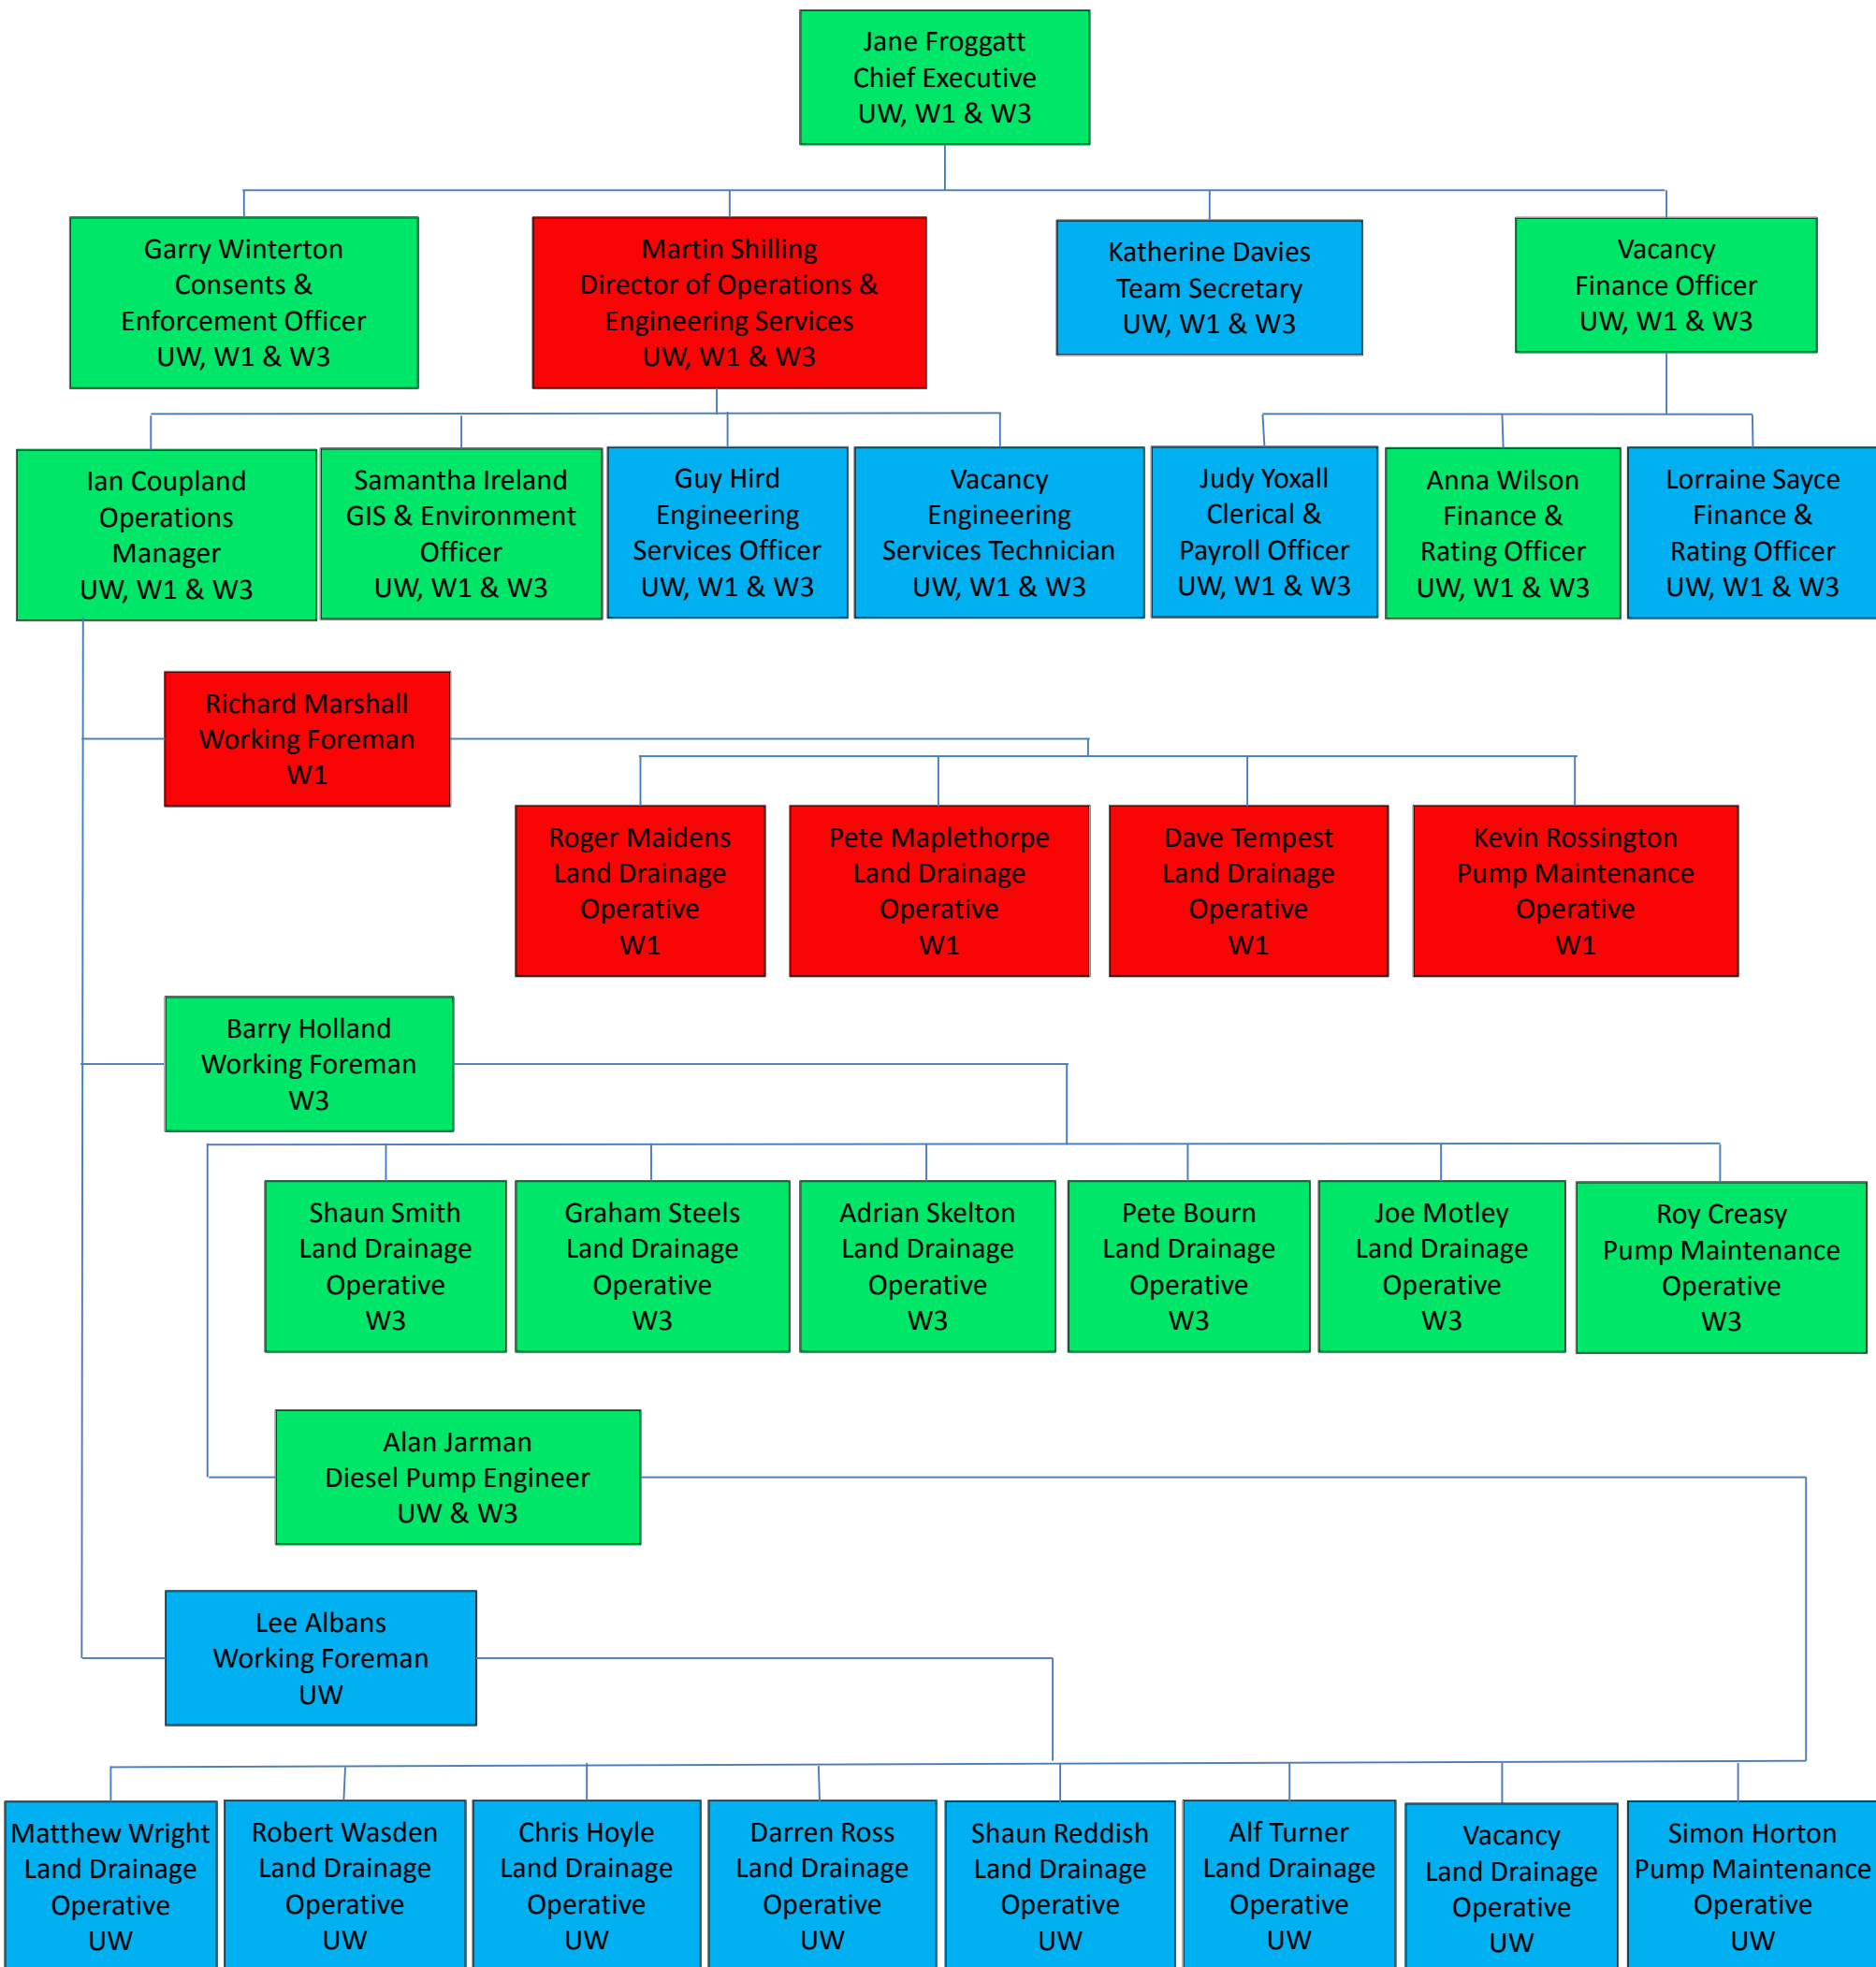

# Organisational Structure Chart 22.03.17

Key  
 Staff marked in blue are employed by Upper Witham IDB  
 Staff marked in red are employed by Witham First District IDB  
 Staff marked in green are employed by Witham Third District IDB

*Recharging between Boards applies on these posts*