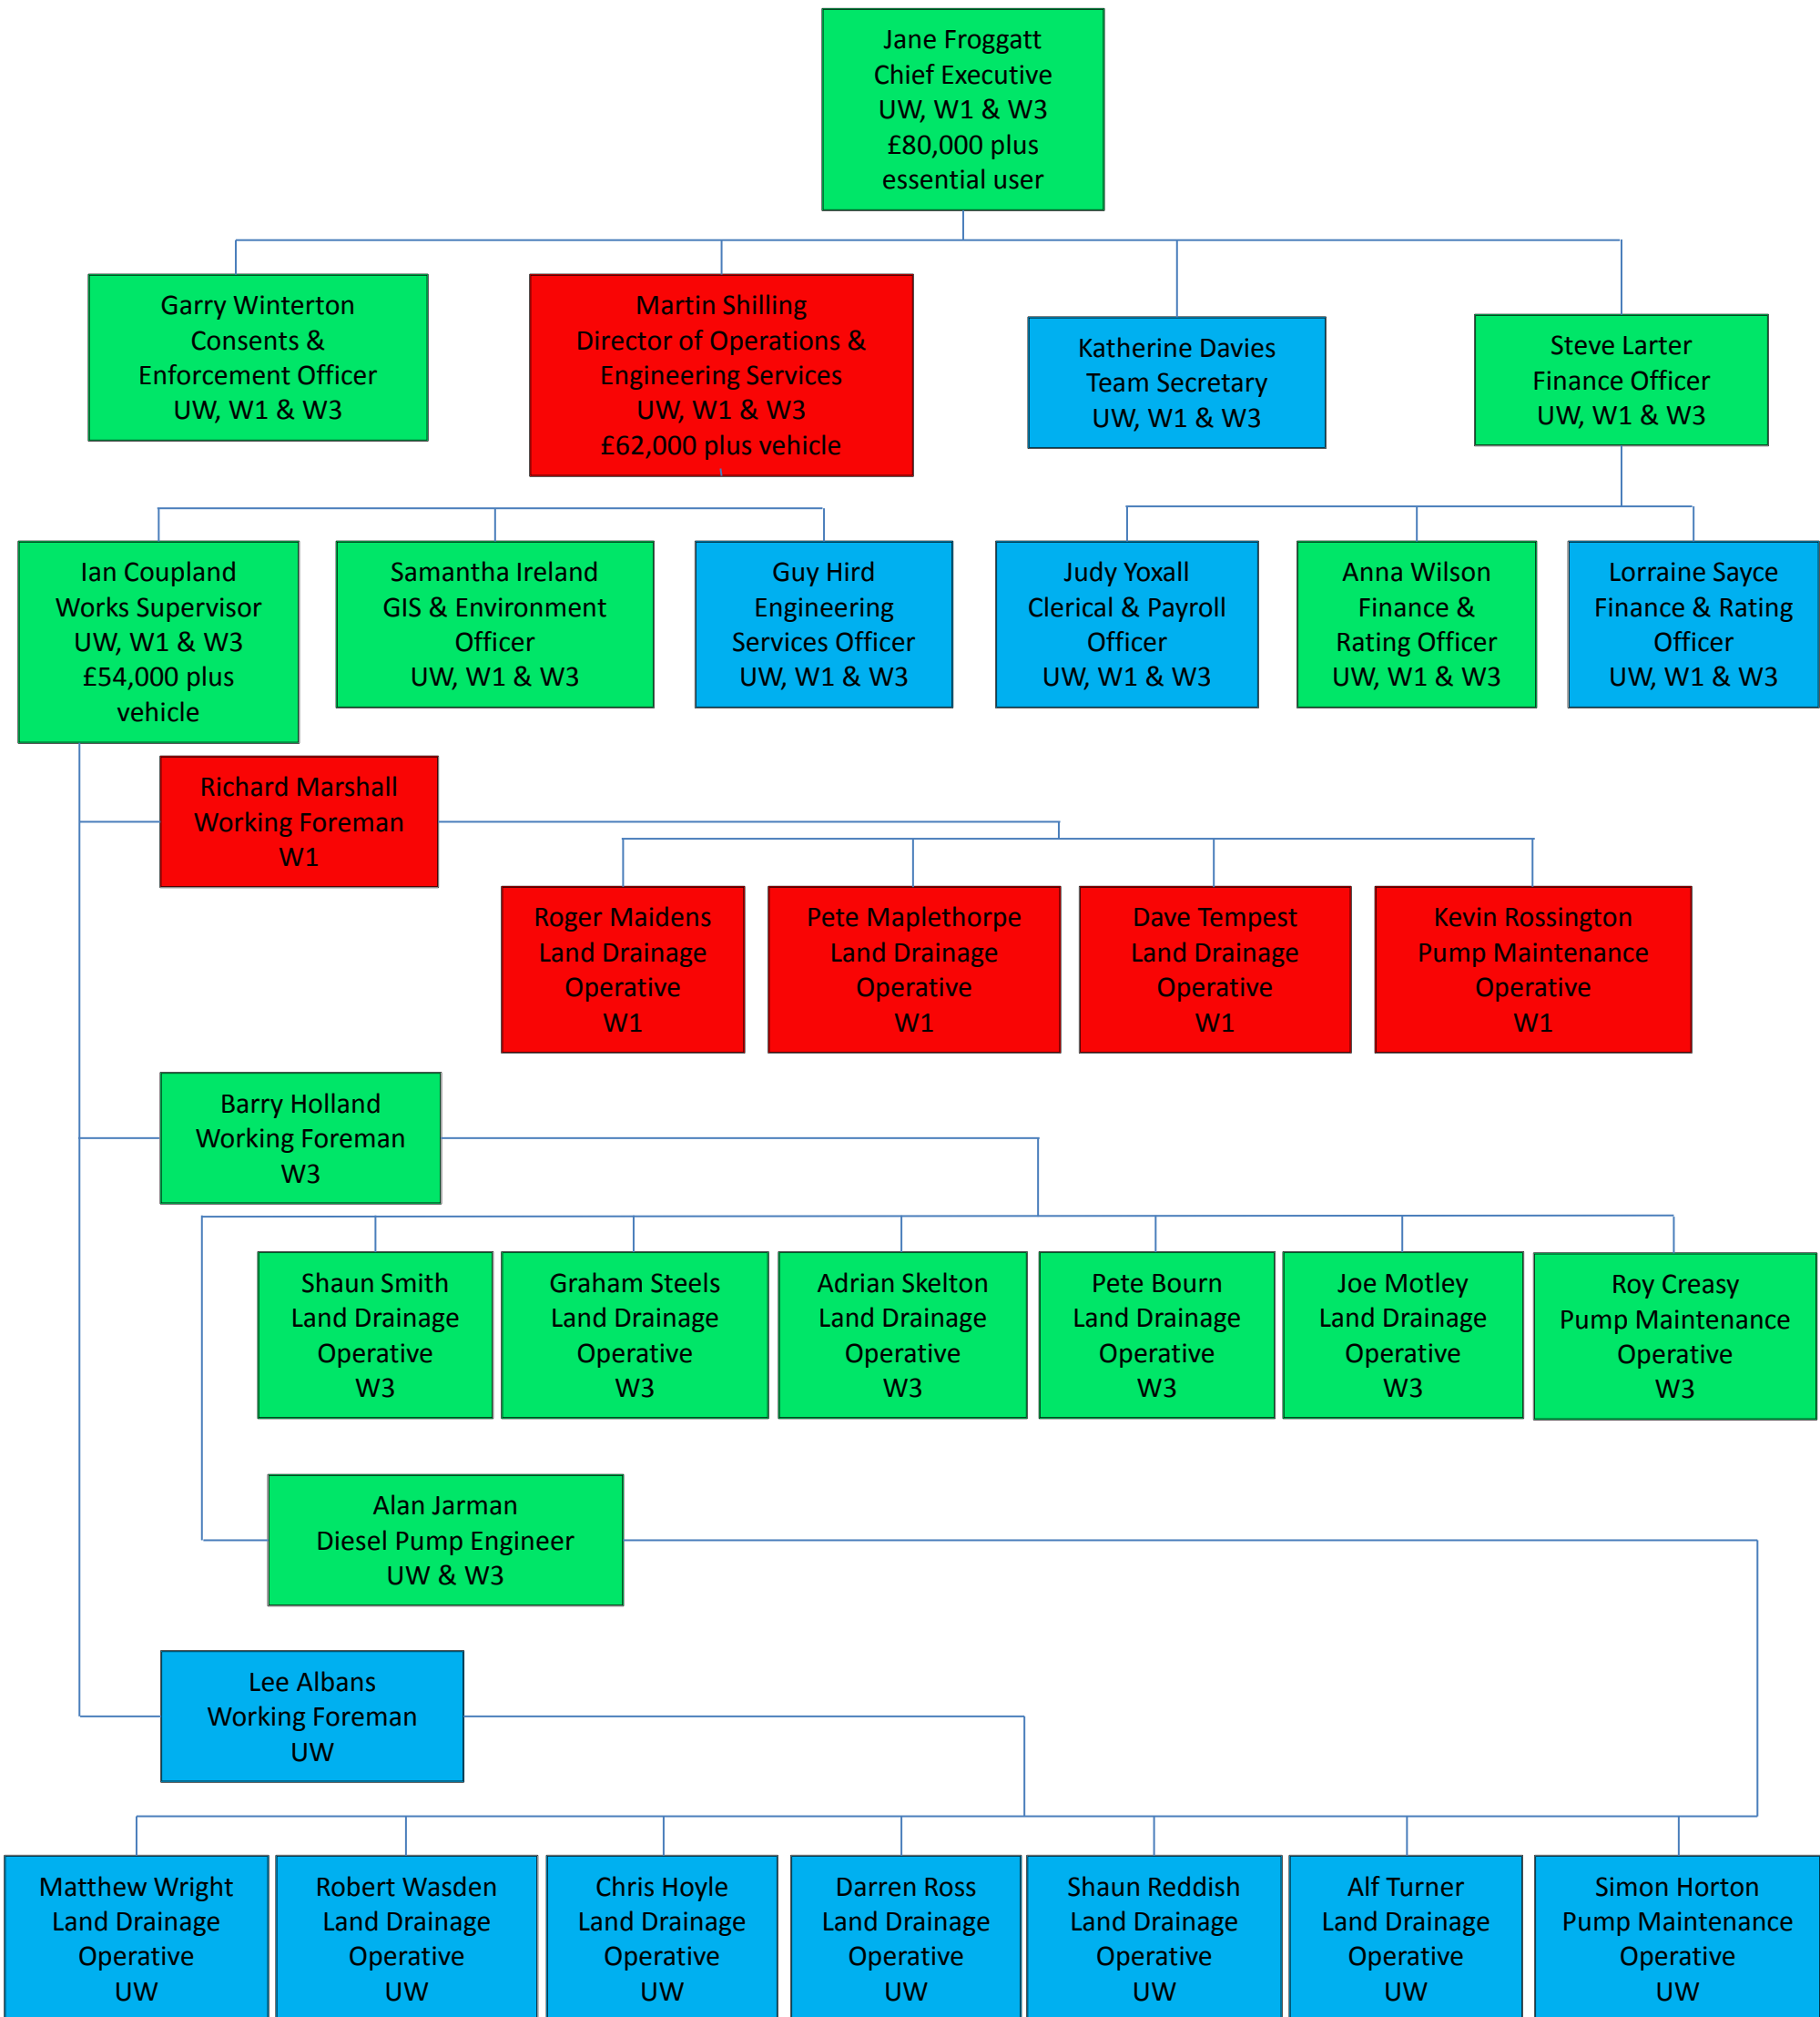

Organisational Structure Chart

Key

Staff marked in blue are employed by Upper Witham IDB
 Staff marked in red are employed by Witham First District IDB
 Staff marked in green are employed by Witham Third District IDB

Recharging between Boards applies on these posts